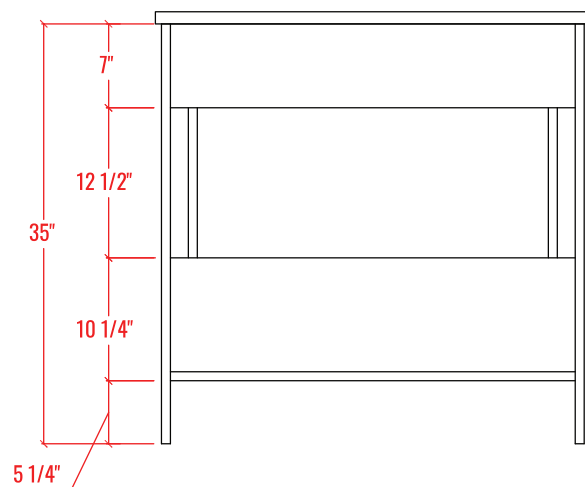

36" Single Sink Freestanding Bathroom Vanity + Top

Vanity Overall: 35 5/8" W x 19-3/4" L x 36" H

Cabinet: 35 1/4" W x 19-1/4" L x 35" H

Top: 35 5/8" W x 19-3/4" L x 1" H

FRONT VIEW

SIDE VIEW

BACK VIEW

36" Single Sink Freestanding Bathroom Vanity + Top

PLAN VIEW

ELEVATION VIEW