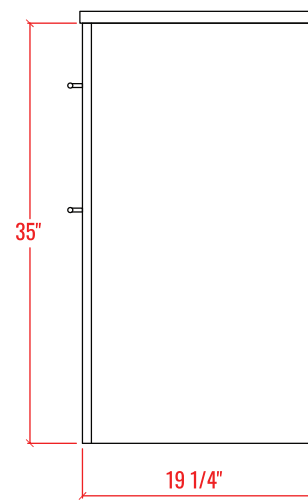

36" Single Sink Freestanding Bathroom Vanity + Top

Vanity Overall: 35 5/8" W x 19-3/4" L x 36" H

Cabinet: 35 1/4" W x 19-1/4" L x 35" H

Top: 35 5/8" W x 19-3/4" L x 1" H

FRONT VIEW

SIDE VIEW

BACK VIEW

36" Single Sink Freestanding Bathroom Vanity + Top

PLAN VIEW

ELEVATION VIEW