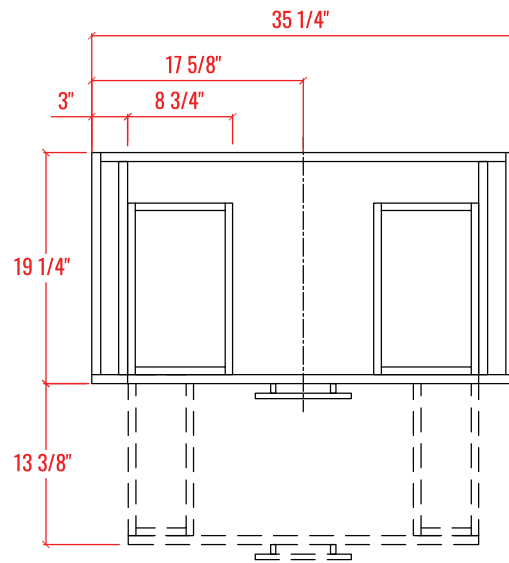

36" Single Sink Freestanding Bathroom Vanity + Top

Vanity Overall: 35 5/8" W x 19-3/4" L x 36" H

Cabinet: 35 1/4" W x 19-1/4" L x 35" H

Top: 35 5/8" W x 19-3/4" L x 1" H

FRONT VIEW

SIDE VIEW

BACK VIEW

36" Single Sink Freestanding Bathroom Vanity + Top

PLAN VIEW

ELEVATION VIEW