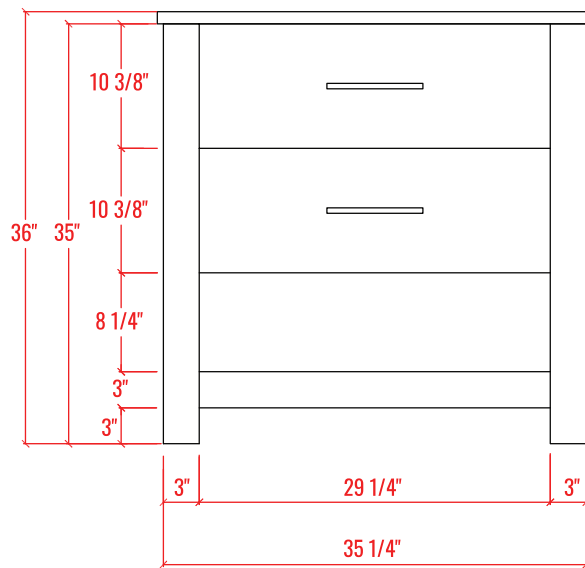

36" Single Sink Freestanding Bathroom Vanity + Top

Vanity Overall: 35 5/8" W x 19-3/4" L x 36" H

Cabinet: 35 1/4" W x 19-1/4" L x 35" H

Top: 35 5/8" W x 19-3/4" L x 1" H

FRONT VIEW

SIDE VIEW

BACK VIEW

36" Single Sink Freestanding Bathroom Vanity + Top

PLAN VIEW

ELEVATION VIEW